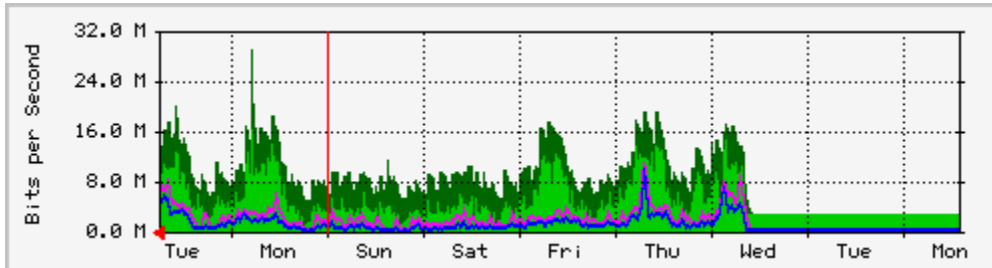

Traffic Analysis for 1B1

System: npsmont_f01 in Unknown

Maintainer: Unknown

Interface: 1B1 (8)

Max Speed: 40.7 Mbits/s (Sonet)

The statistics were last updated **Tuesday, 1 October 2002 at 18:11**

`Daily' Graph (5 Minute Average)

Max **In**: 28.6 Mb/s (70.2%) Average **In**: 7.6 Mb/s (18.8%) Current **In**: 11.9 Mb/s (29.1%)
 Max **Out**: 7.6 Mb/s (18.7%) Average **Out**: 2.1 Mb/s (5.3%) Current **Out**: 5.0 Mb/s (12.3%)

`Weekly' Graph (30 Minute Average)

Max **In**: 29.2 Mb/s (71.8%) Average **In**: 5.2 Mb/s (12.8%) Current **In**: 12.2 Mb/s (30.1%)
 Max **Out**: 11.1 Mb/s (27.3%) Average **Out**: 1.3 Mb/s (3.2%) Current **Out**: 5.9 Mb/s (14.5%)

`Monthly' Graph (2 Hour Average)