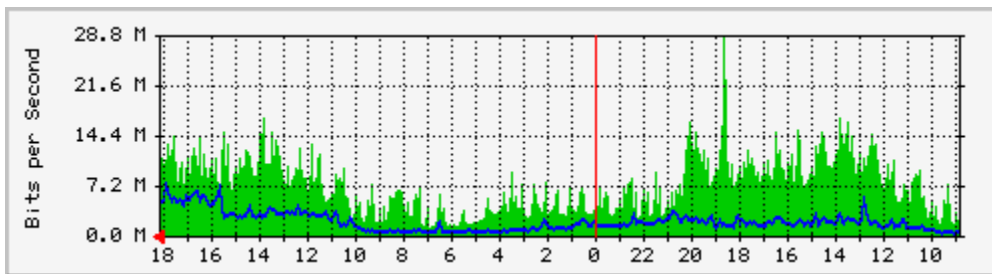

Traffic Analysis for 1B1

System: npsmont_f01 in Unknown

Maintainer: Unknown

Interface: 1B1 (8)

Max Speed: 40.7 Mbits/s (Sonet)

The statistics were last updated **Tuesday, 1 October 2002 at 18:11**

`Daily' Graph (5 Minute Average)

Max **In**: 28.6 Mb/s (70.2%) Average **In**: 7.6 Mb/s (18.8%) Current **In**: 11.9 Mb/s (29.1%)
 Max **Out**: 7.6 Mb/s (18.7%) Average **Out**: 2.1 Mb/s (5.3%) Current **Out**: 5.0 Mb/s (12.3%)

`Weekly' Graph (30 Minute Average)

Max **In**: 29.2 Mb/s (71.8%) Average **In**: 5.2 Mb/s (12.8%) Current **In**: 12.2 Mb/s (30.1%)
 Max **Out**: 11.1 Mb/s (27.3%) Average **Out**: 1.3 Mb/s (3.2%) Current **Out**: 5.9 Mb/s (14.5%)

`Monthly' Graph (2 Hour Average)

Max **In**: 35.7 Mb/s (87.6%) Average **In**: 4.4 Mb/s (10.7%) Current **In**: 6.4 Mb/s (15.7%)
Max **Out**: 15.1 Mb/s (37.2%) Average **Out**: 1.3 Mb/s (3.3%) Current **Out**: 1.3 Mb/s (3.2%)

- GREEN ###** Incoming Traffic in Bits per Second
- BLUE ###** Outgoing Traffic in Bits per Second
- DARK GREEN###** Maximal 5 Minute Incoming Traffic
- MAGENTA###** Maximal 5 Minute Outgoing Traffic