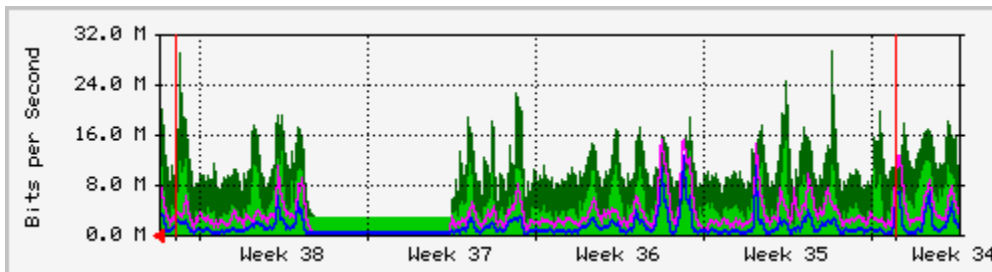

Traffic Analysis for 1B1

System: npsmont_f01 in Unknown

Maintainer: Unknown

Interface: 1B1 (8)

Max Speed: 40.7 Mbits/s (Sonet)

The statistics were last updated **Tuesday, 1 October 2002 at 18:11**

`Daily' Graph (5 Minute Average)

Max **In**: 28.6 Mb/s (70.2%) Average **In**: 7.6 Mb/s (18.8%) Current **In**: 11.9 Mb/s (29.1%)
 Max **Out**: 7.6 Mb/s (18.7%) Average **Out**: 2.1 Mb/s (5.3%) Current **Out**: 5.0 Mb/s (12.3%)

`Weekly' Graph (30 Minute Average)

Max **In**: 29.2 Mb/s (71.8%) Average **In**: 5.2 Mb/s (12.8%) Current **In**: 12.2 Mb/s (30.1%)
 Max **Out**: 11.1 Mb/s (27.3%) Average **Out**: 1.3 Mb/s (3.2%) Current **Out**: 5.9 Mb/s (14.5%)

`Monthly' Graph (2 Hour Average)

Max **In**: 35.7 Mb/s (87.6%) Average **In**: 4.4 Mb/s (10.7%) Current **In**: 6.4 Mb/s (15.7%)
Max **Out**: 15.1 Mb/s (37.2%) Average **Out**: 1.3 Mb/s (3.3%) Current **Out**: 1.3 Mb/s (3.2%)

- GREEN ###** Incoming Traffic in Bits per Second
- BLUE ###** Outgoing Traffic in Bits per Second
- DARK GREEN###** Maximal 5 Minute Incoming Traffic
- MAGENTA###** Maximal 5 Minute Outgoing Traffic