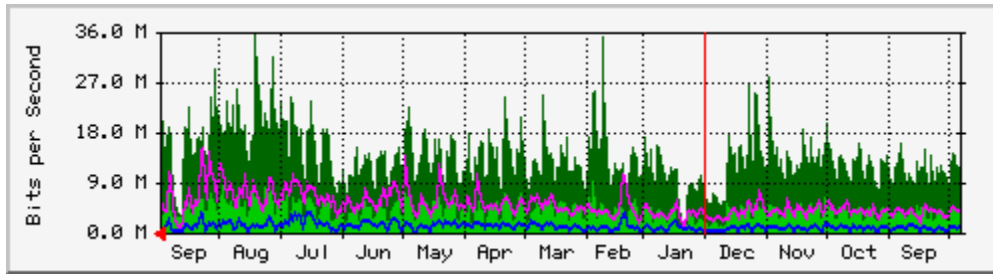

Max **In**: 35.7 Mb/s (87.6%)   Average **In**: 4.4 Mb/s (10.7%)   Current **In**: 6.4 Mb/s (15.7%)
Max **Out**: 15.1 Mb/s (37.2%)   Average **Out**: 1.3 Mb/s (3.3%)   Current **Out**: 1.3 Mb/s (3.2%)

- **GREEN ###** Incoming Traffic in Bits per Second
- **BLUE ###** Outgoing Traffic in Bits per Second
- **DARK GREEN###** Maximal 5 Minute Incoming Traffic
- **MAGENTA###** Maximal 5 Minute Outgoing Traffic

MRTG MULTI ROUTER TRAFFIC GRAPHER
2.5.2- [Tobias Oetiker <oetiker@ee.ethz.ch>](mailto:Tobias.Oetiker@ee.ethz.ch)
1998/02/20 and [Dave Rand <dldr@bungie.com>](mailto:dldr@bungie.com)